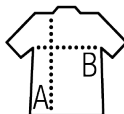

## Quality

REVERSIBLE - UNISEX

Outshell: 100% 210T polyamide

Lining: 100% polyester fleece 210 gsm

Contrasted charcoal grey fleece lined collar and body lined

## Style

Tone on tone zipped opening

Reversible

2 pockets

Sizes	XS	S	M	L	XL	XXL
A/B	64/52	66/55	68/58	70/61	72/64	74/67