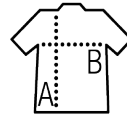

SOL'S MISTRAL

Quality

POLYAMIDE 210T
Outshell: 100% polyamide
Lining: 100% polyester jersey
Water-repellent and windproof

Style

Opening with placket, zip and press studs
Elasticated cuffs with studs
Various pockets
Hood with drawstring folded into collar
Ventilation eyelets
Side slits with drawstring and stoppers

Sizes	S	M	L	XL	XXL
A/B	73/63	76/65	79/67	82/69	84/72

PACKING

5

30

Carton size
weight :

58 x 40 x 35 cm
16 kg

FEATURES

Red