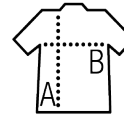

SOL'S RALLYE MEN

Quality

SOFT SHELL 340
94% polyester, 6% elastane
100% polyester polar fleece lining
3 layers
8000 mm waterproof and breathable membrane

Style

SPORTY

2 zipped side pockets and 1 zipped chest pocket
Adjustable waist drawstring

Sizes	S	M	L	XL	XXL	3XL
A/B	66/56	68/59	70/62	72/65	74/68	76/71

PACKING

1

10

Carton size
weight :

60 x 40 x 21 cm
7 kg

FEATURES

Pepper red