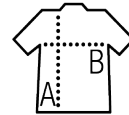

SOL'S ROXY

Quality

SOFT SHELL 340
 94% polyester, 6% elastane
 100% polyester polar fleece lining
 3 layers
 8000 mm waterproof breathable membrane

Style

FEMININE & SPORTY

2 zipped side pockets
 1 zipped chest pocket
 Waist adjustable drawstring
 Adjustable cuffs with self-gripping fastener

Sizes	S	M	L	XL	XXL
A/B	63/46	65/49	67/52	69/55	71/58

PACKING

1

10

Carton size
weight :

60 x 40 x 21 cm
7,9 kg

FEATURES

White