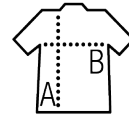

SOL'S SOUL WOMEN

Quality

BRUSHED FLEECE 280
50% Ringspun cotton - 50% polyester
Brushed fleece lining
Elastane rib hem and cuffs

Style

TRENDY

Set in sleeves
2 kangaroo pockets
Lined and contrasted hood and drawstring
Hidden zipper
Fitted cut
Cut and sewn

Sizes	S	M	L	XL
A/B	63/45	65/48	67/51	69/54

PACKING

5

20

Carton size
weight :

55 x 36 x 54 cm
12 kg

FEATURES

White