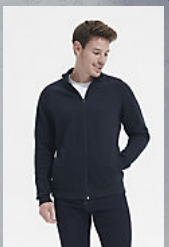

SOL'S SODA

Quality

BRUSHED FLEECE 280
 50% Ringspun cotton - 50% polyester
 2x2 elastane rib collar, hem and cuffs

Style

FEMININE & CLASSIC

High collar
 Raglan sleeves
 Fitted cut
 2 side pockets
 Cut and sewn

Sizes	S	M	L	XL	XXL
A/B	65/45	66/48	67/51	68/54	69/57

PACKING

5 **20** Carton size 53 x 34 x 41 cm
 weight : 10,2 kg

FEATURES

White

Red

Black

Navy

Deep grey melange

SOL'S SUNDAE
47200

page