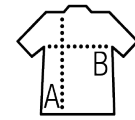

SOL'S SODA

Quality

BRUSHED FLEECE 280
 50% Ringspun cotton - 50% polyester
 2x2 elastane rib collar, hem and cuffs

Style

FEMININE & CLASSIC

High collar
 Raglan sleeves
 Fitted cut
 2 side pockets
 Cut and sewn

Sizes	S	M	L	XL	XXL
A/B	65/45	66/48	67/51	68/54	69/57

PACKING

5 **20** Carton size 53 x 34 x 41 cm
 weight : 10,2 kg

FEATURES

White

Red

Black

Navy