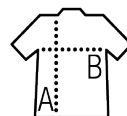

SOL'S VIPER

Quality

MICROFIBRE 215
 100% polyester with PVC coating
 190T polyester inside lining and 100%
 polyester padding 220 gsm
 Waterproof
 Peachskin feel outshell fabric

Style

TRENDY

Quilted high collar
 Various pockets
 Wind-resistant tightened armholes
 Drawstring at waist

Sizes	S	M	L	XL	XXL	3XL*	4XL*	5XL*
A/B	65/58	68/61	71/64	74/67	77/70	80/73	83/76	86/79

PACKING

1

10

Carton size
weight :

60 x 40 x 30 cm
9 kg

FEATURES

LARGE
SIZES