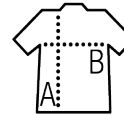

## Style

Lined polar fleece high collar with double snap

2 front pockets with side opening, reinforced by 2 rivets and top flap opening, 2 chest pockets and 1 inside pocket

Inside elasticated drawstring at waist

Wind-resistant tightened armholes

2 side zips for movement freedom

Sizes	S	M	L	XL	XXL	3XL	4XL
A/B	68/55	71/58	74/61	77/64	80/67	83/70	83/73