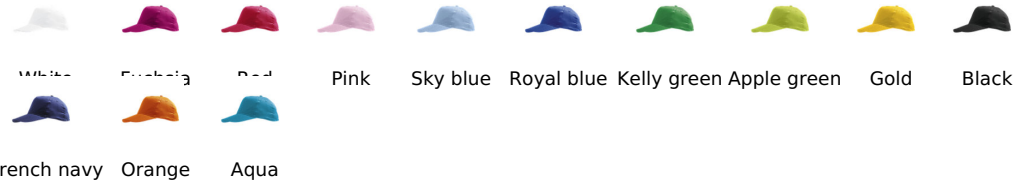

SOL'S SUNNY KIDS

Quality

TWILL 180
100% light brushed cotton
Preformed peak
4 embroidered ventilation eyelets
Adjustable self-gripping back fastening

Style

FIVE PANELS

Sizes TUN

DIM

PACKING

25

100

Carton size
weight :

60 x 40 x 20 cm
7 kg

FEATURES

SOL'S SUNNY
88110

page