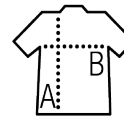

## Stile

TRENDY

Full zip a contrasto  
 2 tasche laterali

Dimensioni	XS	S	M	L	XL	XXL	3XL
A/B	68/51	70/55	72/58	74/61	76/64	78/67	80/70